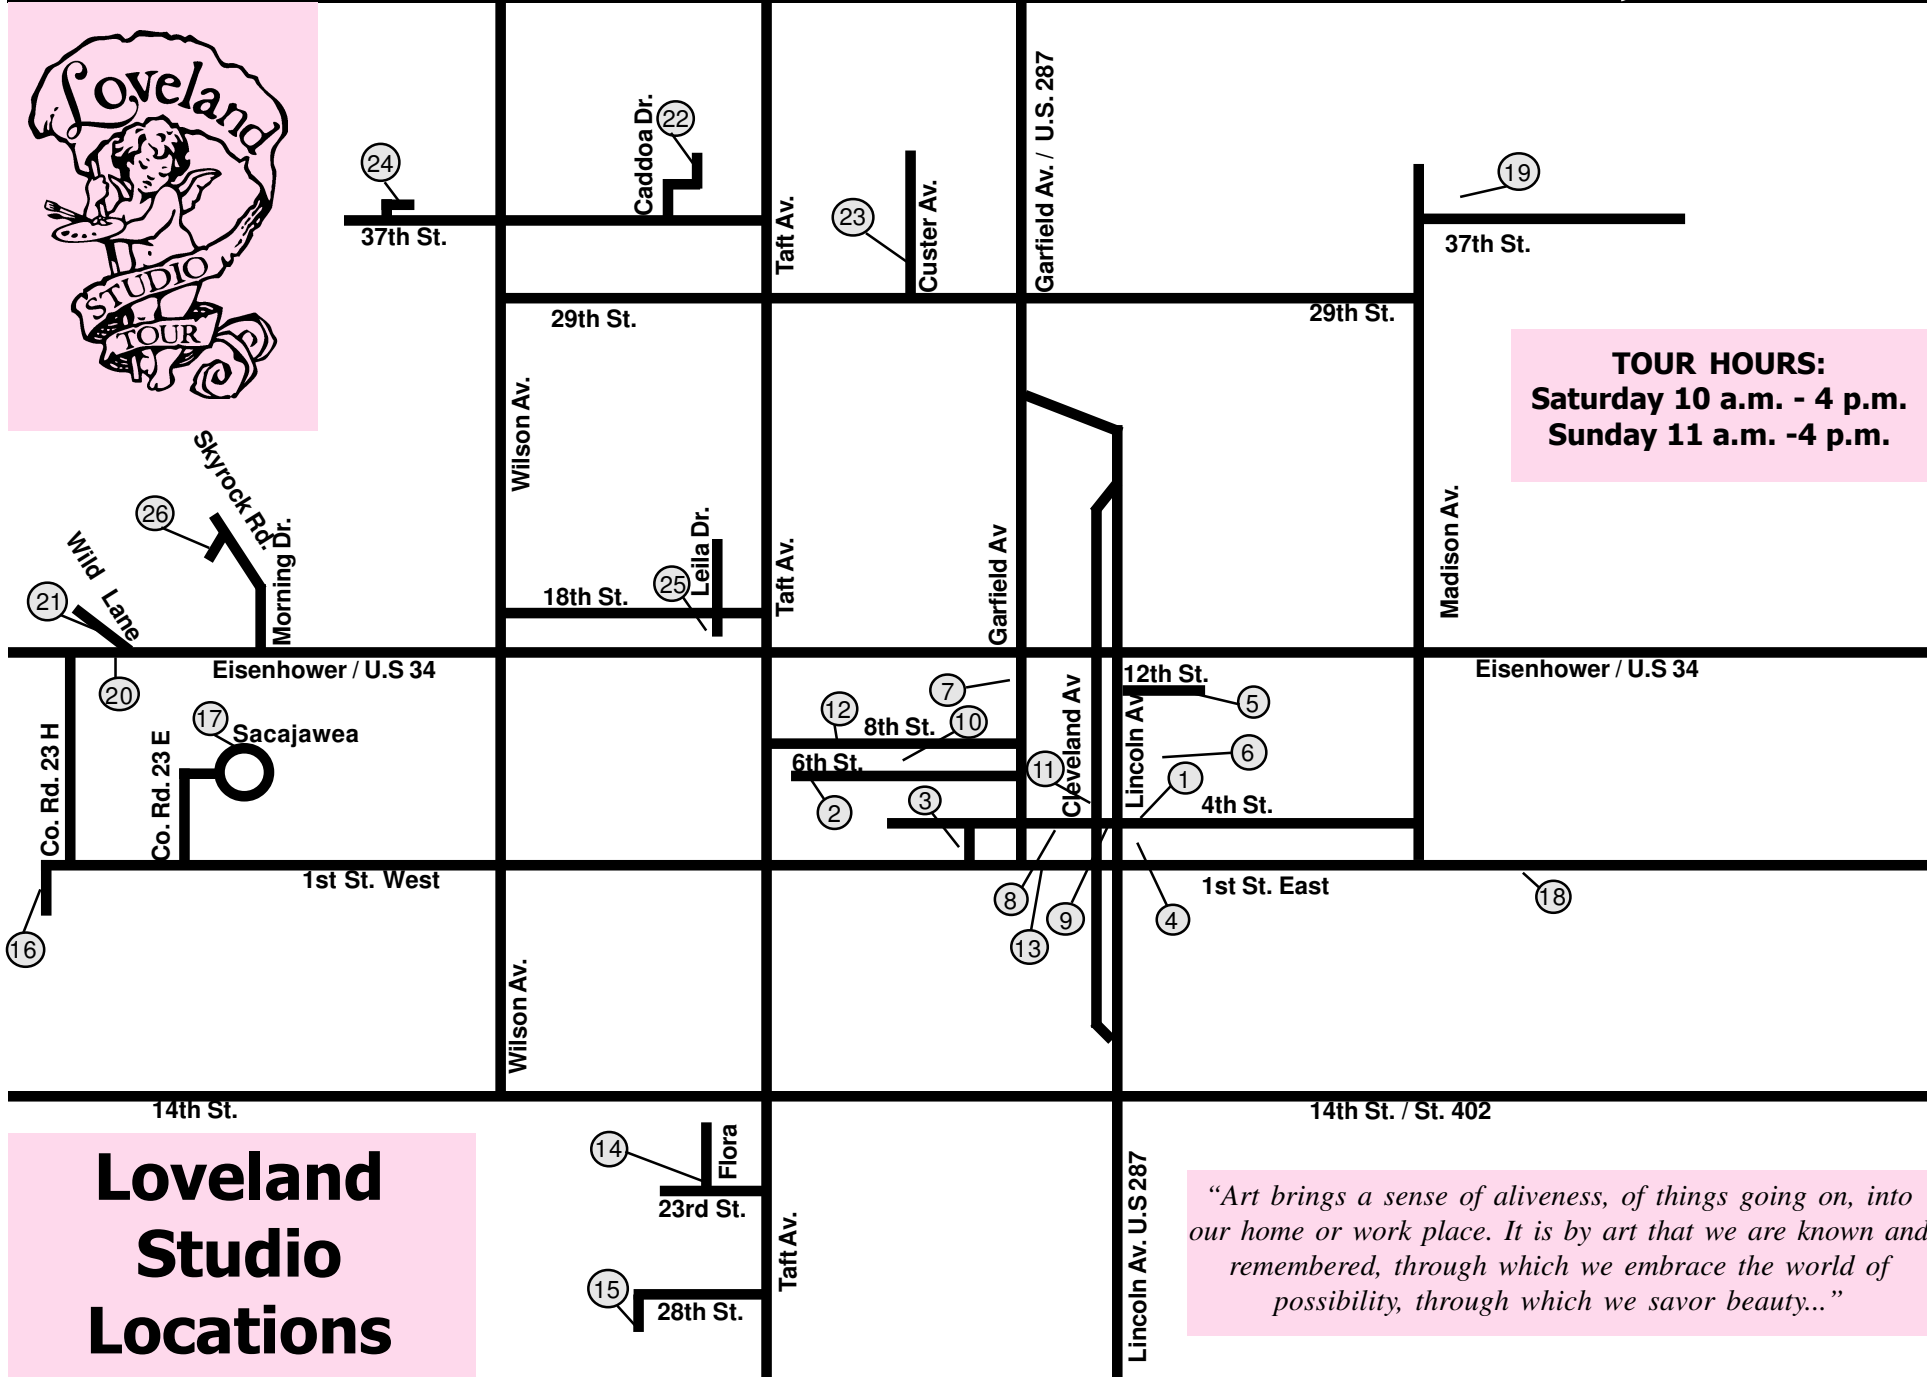

TOUR HOURS:
Saturday 10 a.m. - 4 p.m.
Sunday 11 a.m. - 4 p.m.